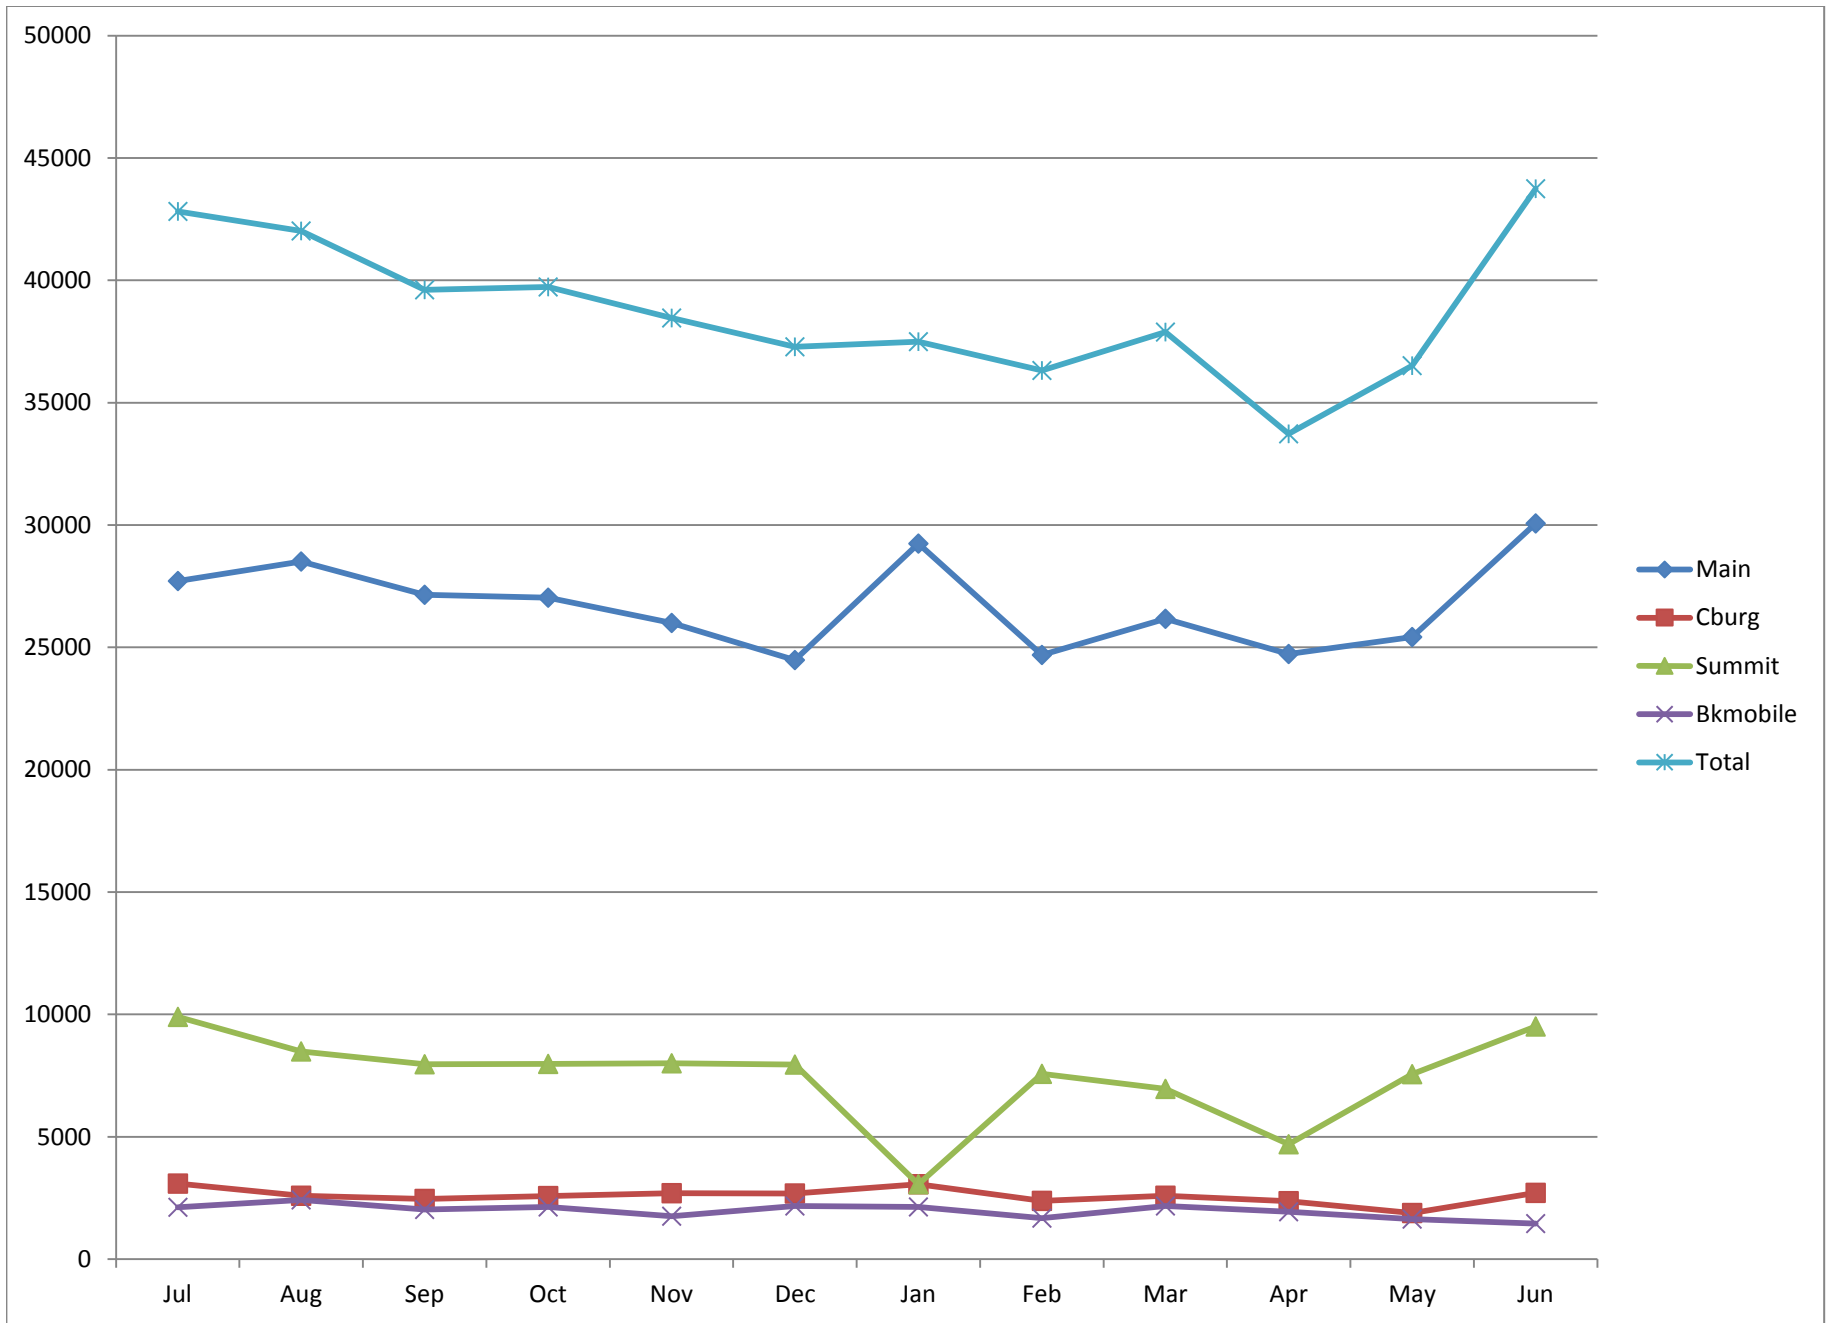

BOYD COUNTY PUBLIC LIBRARY CHECKOUT AND VISITOR STATISTICS
FY 2010-2011

The following worksheets are distributed in the monthly Board Packet

TAB NAME	DESCRIPTION
Dist Overall	Graphic representation of Adult, Juvenile, & Combined checkouts to date along with Patron counts
Location	Graphic representation of checkouts to date by Location
8 Year Circ	Circulation statistics, six year comparison to date
8 Year Patron	Patron visits, six year comparison to date
Monthly	(In order to save trees, this will now be available upon request)

BCPL MONTHLY STATS-- Fiscal Year To Date

BCPL CIRCULATION BY LOCATION--Year-to-Date

BCPL CIRCULATION STATISTICS
EIGHT YEAR COMPARISON--Fiscal Year To Date

	Jul	Aug	Sep	Oct	Nov	Dec	Jan	Feb	Mar	Apr	May	Jun
◆ Circ 03-04	30738	28941	29682	30894	26755	27033	30142	29711	32932	29861	27556	31386
■ Circ 04-05	22765	34903	35266	31081	28101	21377	28395	27577	27894	24283	24305	26909
▲ Circ 05-06	27890	28404	25476	26217	21503	21503	27610	27577	28215	23958	24922	30103
✕ Circ 06-07	28987	29256	27933	27227	23864	22680	26886	26400	26058	27044	27234	32021
✱ Circ 07-08	34166	32125	30317	31395	28817	27101	32441	31094	31284	30559	29695	31435
● Circ 08-09	35496	31676	34083	35745	31411	30794	34931	32961	35126	34142	31558	38974
+ Circ 09-10	42158	41506	36275	37611	35194	32072	33274	33274	34115	31631	33439	43038
— Circ 10-11	42820	42016	39617	39728	38460	37287	37492	36319	37891	33728	36508	43743