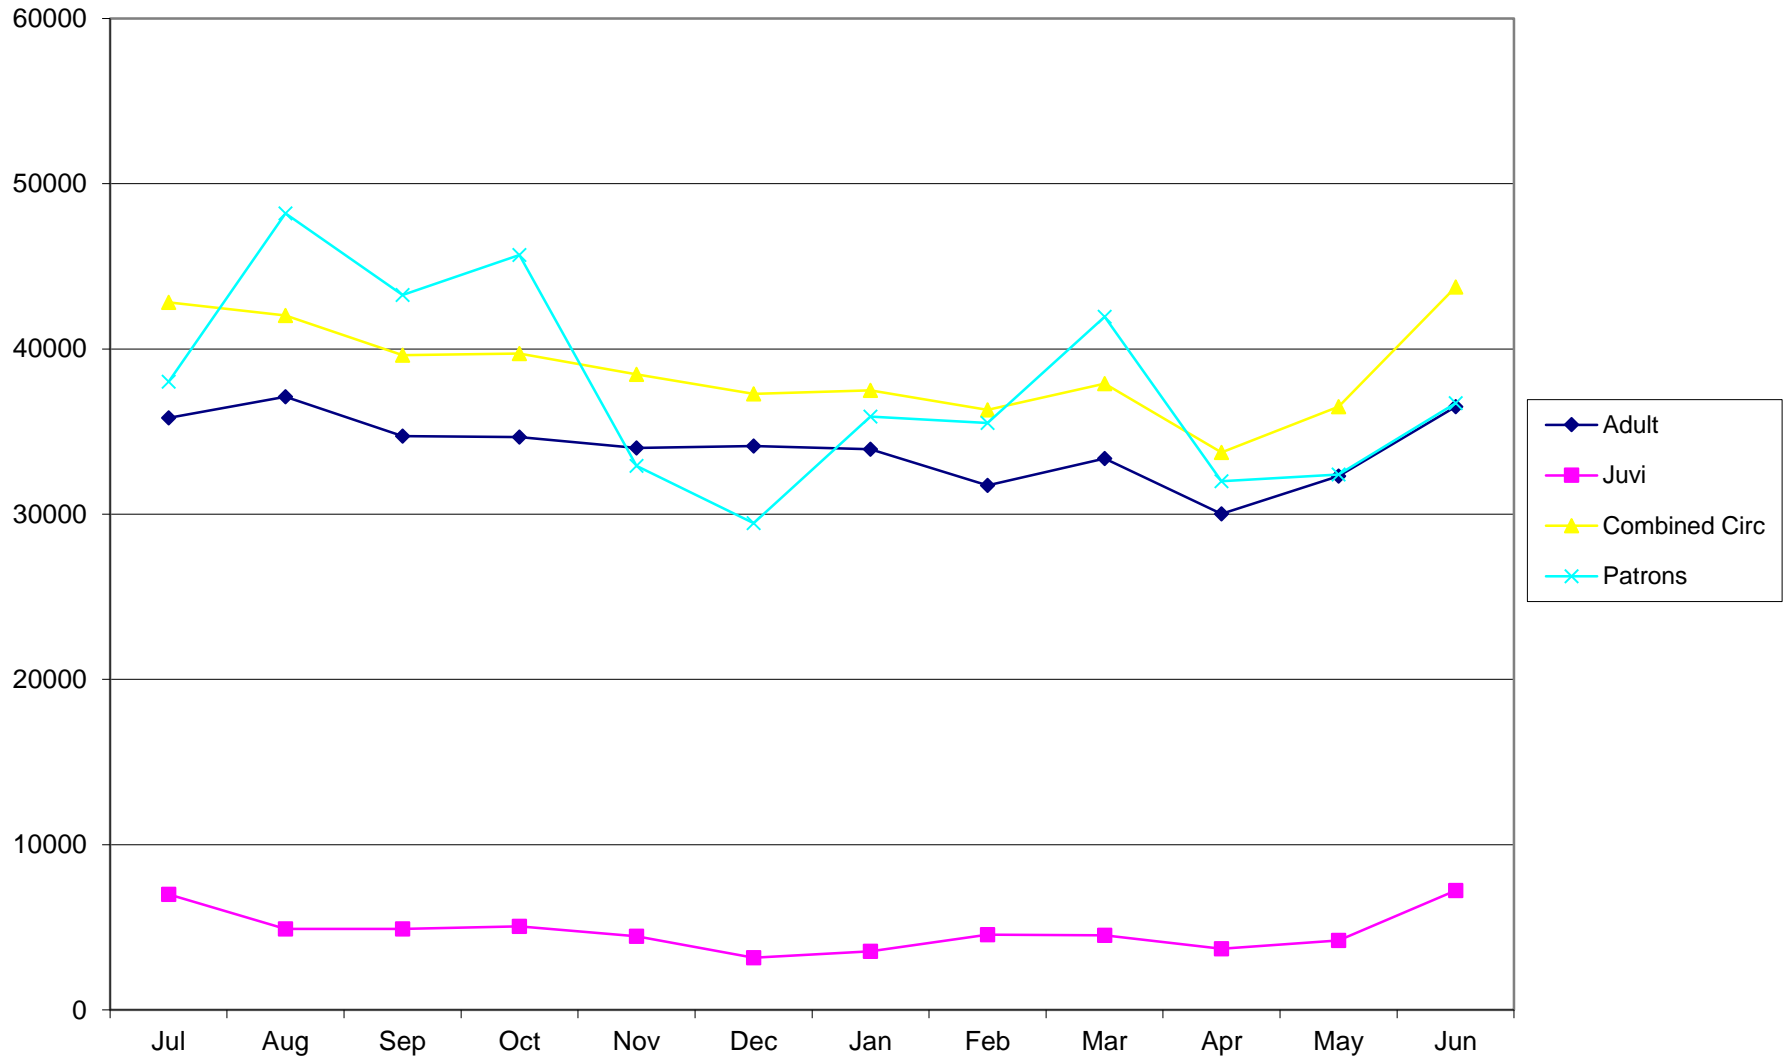

BOYD COUNTY PUBLIC LIBRARY CHECKOUT AND VISITOR STATISTICS
FY 2010-2011

The following worksheets are distributed in the monthly Board Packet

TAB NAME	DESCRIPTION
Dist Overall	Graphic representation of Adult, Juvenile, & Combined checkouts to date along with Patron counts
Location	Graphic representation of checkouts to date by Location
8 Year Circ	Circulation statistics, six year comparison to date
8 Year Patron	Patron visits, six year comparison to date
Monthly	(In order to save trees, this will now be available upon request)

BCPL MONTHLY STATS-- Fiscal Year To Date

BCPL CIRCULATION BY LOCATION--Year-to-Date

BCPL CIRCULATION STATISTICS
EIGHT YEAR COMPARISON--Fiscal Year To Date

	Jul	Aug	Sep	Oct	Nov	Dec	Jan	Feb	Mar	Apr	May	Jun
◆ Circ 03-04	30738	28941	29682	30894	26755	27033	30142	29711	32932	29861	27556	31386
■ Circ 04-05	22765	34903	35266	31081	28101	21377	28395	27577	27894	24283	24305	26909
▲ Circ 05-06	27890	28404	25476	26217	21503	21503	27610	27577	28215	23958	24922	30103
✕ Circ 06-07	28987	29256	27933	27227	23864	22680	26886	26400	26058	27044	27234	32021
✱ Circ 07-08	34166	32125	30317	31395	28817	27101	32441	31094	31284	30559	29695	31435
● Circ 08-09	35496	31676	34083	35745	31411	30794	34931	32961	35126	34142	31558	38974
+ Circ 09-10	42158	41506	36275	37611	35194	32072	33274	33274	34115	31631	33439	43038
— Circ 10-11	42820	42016	39617	39728	38460	37287	37492	36319	37891	33728	36508	43743