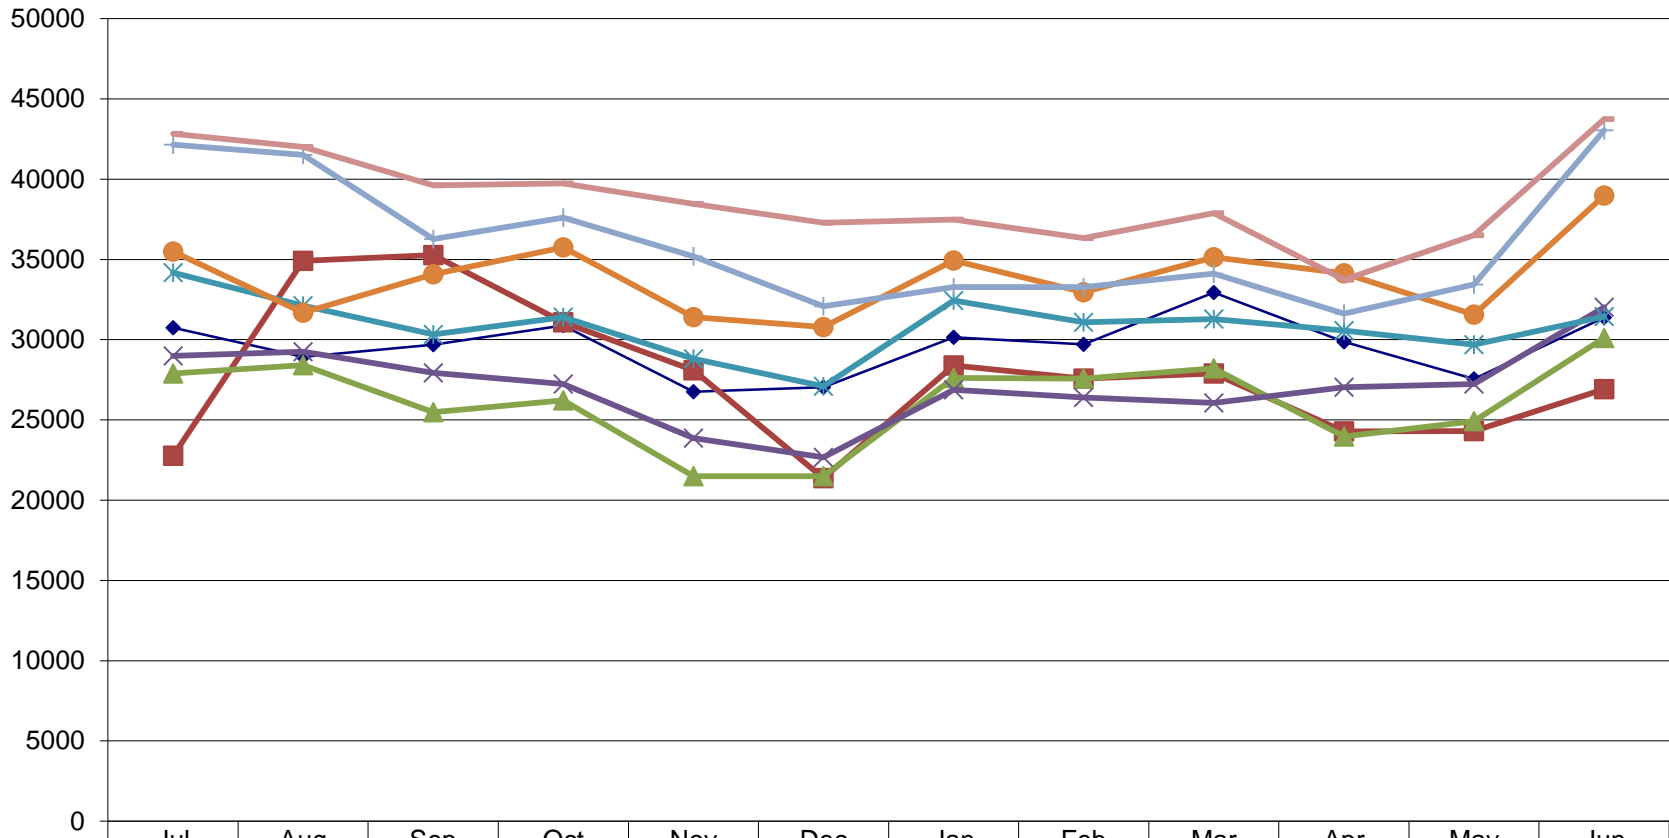

BOYD COUNTY PUBLIC LIBRARY CHECKOUT AND VISITOR STATISTICS
FY 2010-2011

The following worksheets are distributed in the monthly Board Packet

TAB NAME	DESCRIPTION
Dist Overall	Graphic representation of Adult, Juvenile, & Combined checkouts to date along with Patron counts
Location	Graphic representation of checkouts to date by Location
8 Year Circ	Circulation statistics, six year comparison to date
8 Year Patron	Patron visits, six year comparison to date
Monthly	(In order to save trees, this will now be available upon request)

BCPL MONTHLY STATS-- Fiscal Year To Date

BCPL CIRCULATION BY LOCATION--Year-to-Date

BCPL CIRCULATION STATISTICS
EIGHT YEAR COMPARISON--Fiscal Year To Date

	Jul	Aug	Sep	Oct	Nov	Dec	Jan	Feb	Mar	Apr	May	Jun
◆ Circ 03-04	30738	28941	29682	30894	26755	27033	30142	29711	32932	29861	27556	31386
■ Circ 04-05	22765	34903	35266	31081	28101	21377	28395	27577	27894	24283	24305	26909
▲ Circ 05-06	27890	28404	25476	26217	21503	21503	27610	27577	28215	23958	24922	30103
✕ Circ 06-07	28987	29256	27933	27227	23864	22680	26886	26400	26058	27044	27234	32021
✱ Circ 07-08	34166	32125	30317	31395	28817	27101	32441	31094	31284	30559	29695	31435
● Circ 08-09	35496	31676	34083	35745	31411	30794	34931	32961	35126	34142	31558	38974
+ Circ 09-10	42158	41506	36275	37611	35194	32072	33274	33274	34115	31631	33439	43038
— Circ 10-11	42820	42016	39617	39728	38460	37287	37492	36319	37891	33728	36508	43743