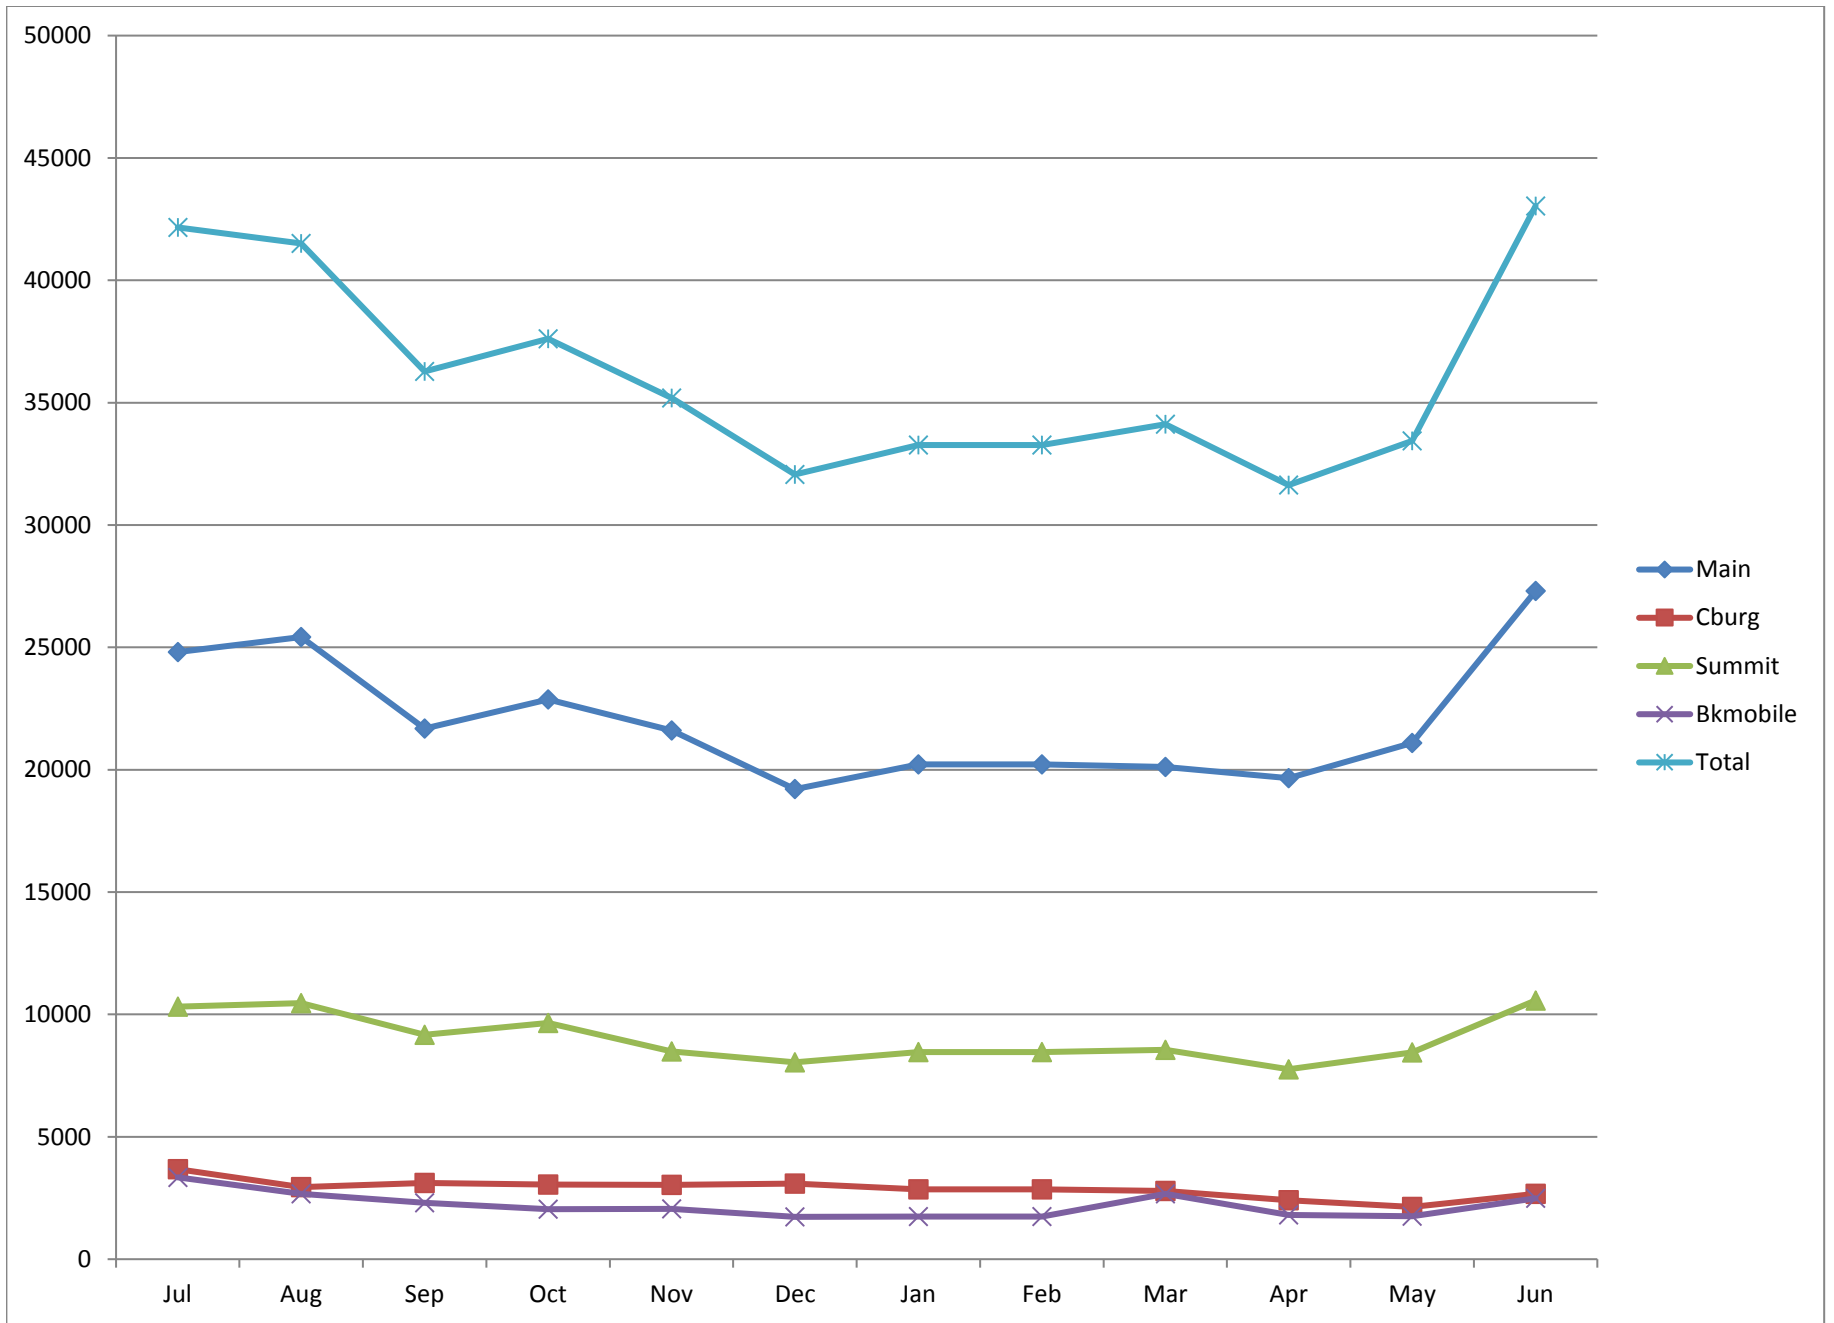

BOYD COUNTY PUBLIC LIBRARY CHECKOUTS AND VISTOR STATISTICS
FY 2009-2010

The following worksheets are distributed in the monthly Board Packet

TAB NAME	DESCRIPTION
Dist Overall	Graphic representation of Adult, Juvenile, & Combined checkouts to date along with Patron counts
Location	Graphic representation of checkouts to date by Location
7 Year Circ	Circulation statistics, six year comparison to date
7 Year Patron	Patron visits, six year comparison to date
Monthly	(In order to save trees, this will now be available upon request)

BCPL MONTHLY STATS-- Fiscal Year To Date

BCPL CIRCULATION BY LOCATION--Year-to-Date

BCPL CIRCULATION STATISTICS
SEVEN YEAR COMPARISON--Fiscal Year To Date

	Jul	Aug	Sep	Oct	Nov	Dec	Jan	Feb	Mar	Apr	May	Jun
◆ Circ 03-04	30738	28941	29682	30894	26755	27033	30142	29711	32932	29861	27556	31386
■ Circ 04-05	22765	34903	35266	31081	28101	21377	28395	27577	27894	24283	24305	26909
▲ Circ 05-06	27890	28404	25476	26217	21503	21503	27610	27577	28215	23958	24922	30103
✕ Circ 06-07	28987	29256	27933	27227	23864	22680	26886	26400	26058	27044	27234	32021
✱ Circ 07-08	34166	32125	30317	31395	28817	27101	32441	31094	31284	30559	29695	31435
● Circ 08-09	35496	31676	34083	35745	31411	30794	34931	32961	35126	34142	31558	38974
+ Circ 09-10	42158	41506	36275	37611	35194	32072	33274	33274	34115	31631	33439	43038