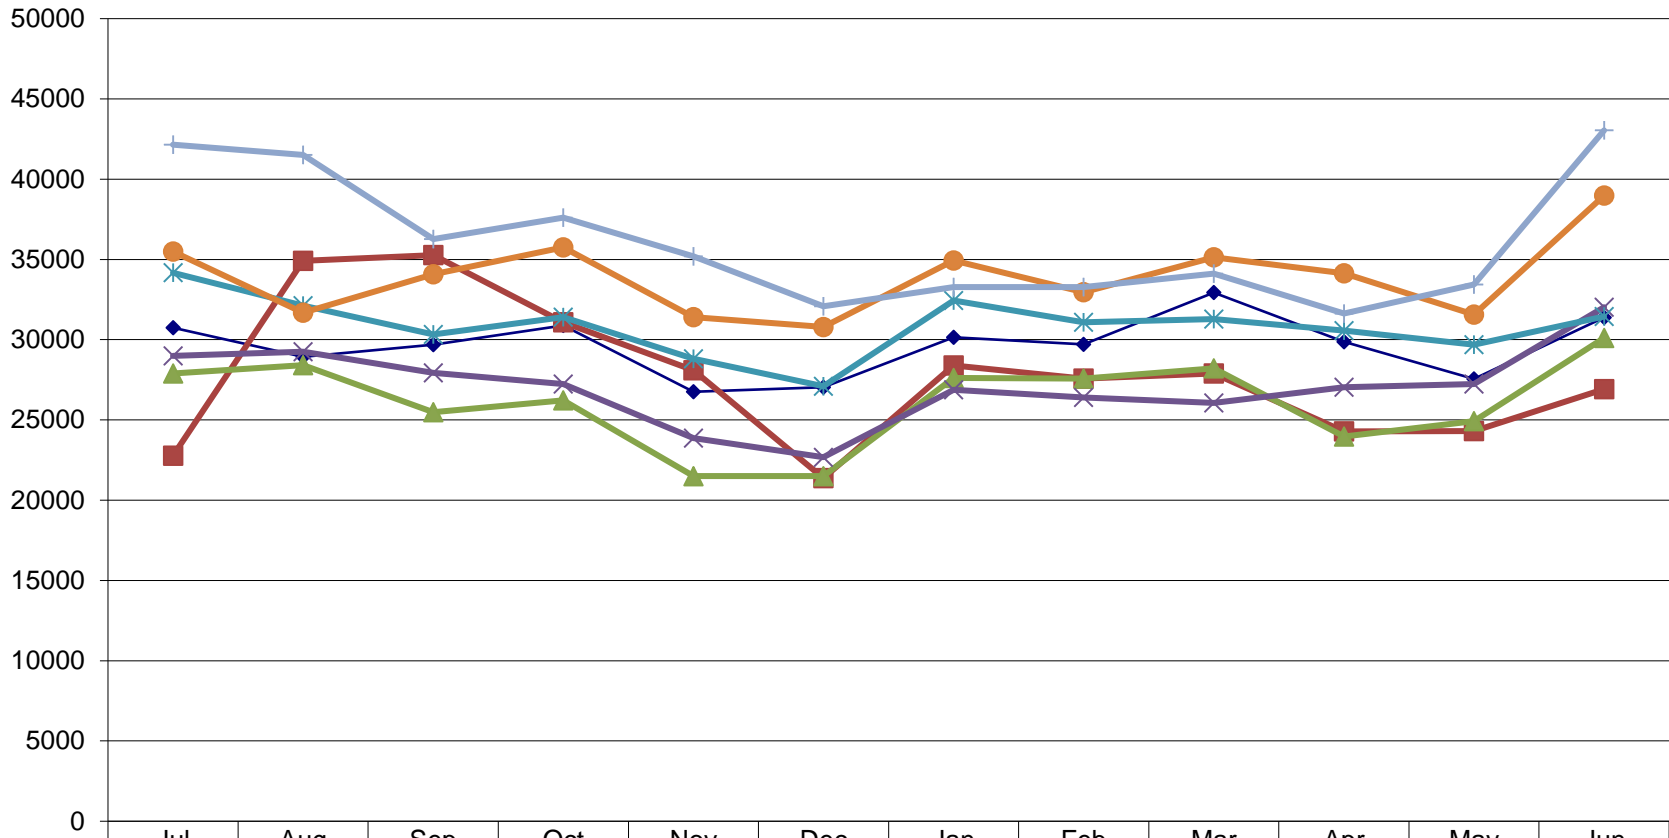

BOYD COUNTY PUBLIC LIBRARY CHECKOUTS AND VISTOR STATISTICS
FY 2009-2010

The following worksheets are distributed in the monthly Board Packet

TAB NAME	DESCRIPTION
Dist Overall	Graphic representation of Adult, Juvenile, & Combined checkouts to date along with Patron counts
Location	Graphic representation of checkouts to date by Location
7 Year Circ	Circulation statistics, six year comparison to date
7 Year Patron	Patron visits, six year comparison to date
Monthly	(In order to save trees, this will now be available upon request)

BCPL MONTHLY STATS-- Fiscal Year To Date

BCPL CIRCULATION BY LOCATION--Year-to-Date

BCPL CIRCULATION STATISTICS
SEVEN YEAR COMPARISON--Fiscal Year To Date

	Jul	Aug	Sep	Oct	Nov	Dec	Jan	Feb	Mar	Apr	May	Jun
◆ Circ 03-04	30738	28941	29682	30894	26755	27033	30142	29711	32932	29861	27556	31386
■ Circ 04-05	22765	34903	35266	31081	28101	21377	28395	27577	27894	24283	24305	26909
▲ Circ 05-06	27890	28404	25476	26217	21503	21503	27610	27577	28215	23958	24922	30103
✕ Circ 06-07	28987	29256	27933	27227	23864	22680	26886	26400	26058	27044	27234	32021
✱ Circ 07-08	34166	32125	30317	31395	28817	27101	32441	31094	31284	30559	29695	31435
● Circ 08-09	35496	31676	34083	35745	31411	30794	34931	32961	35126	34142	31558	38974
+ Circ 09-10	42158	41506	36275	37611	35194	32072	33274	33274	34115	31631	33439	43038