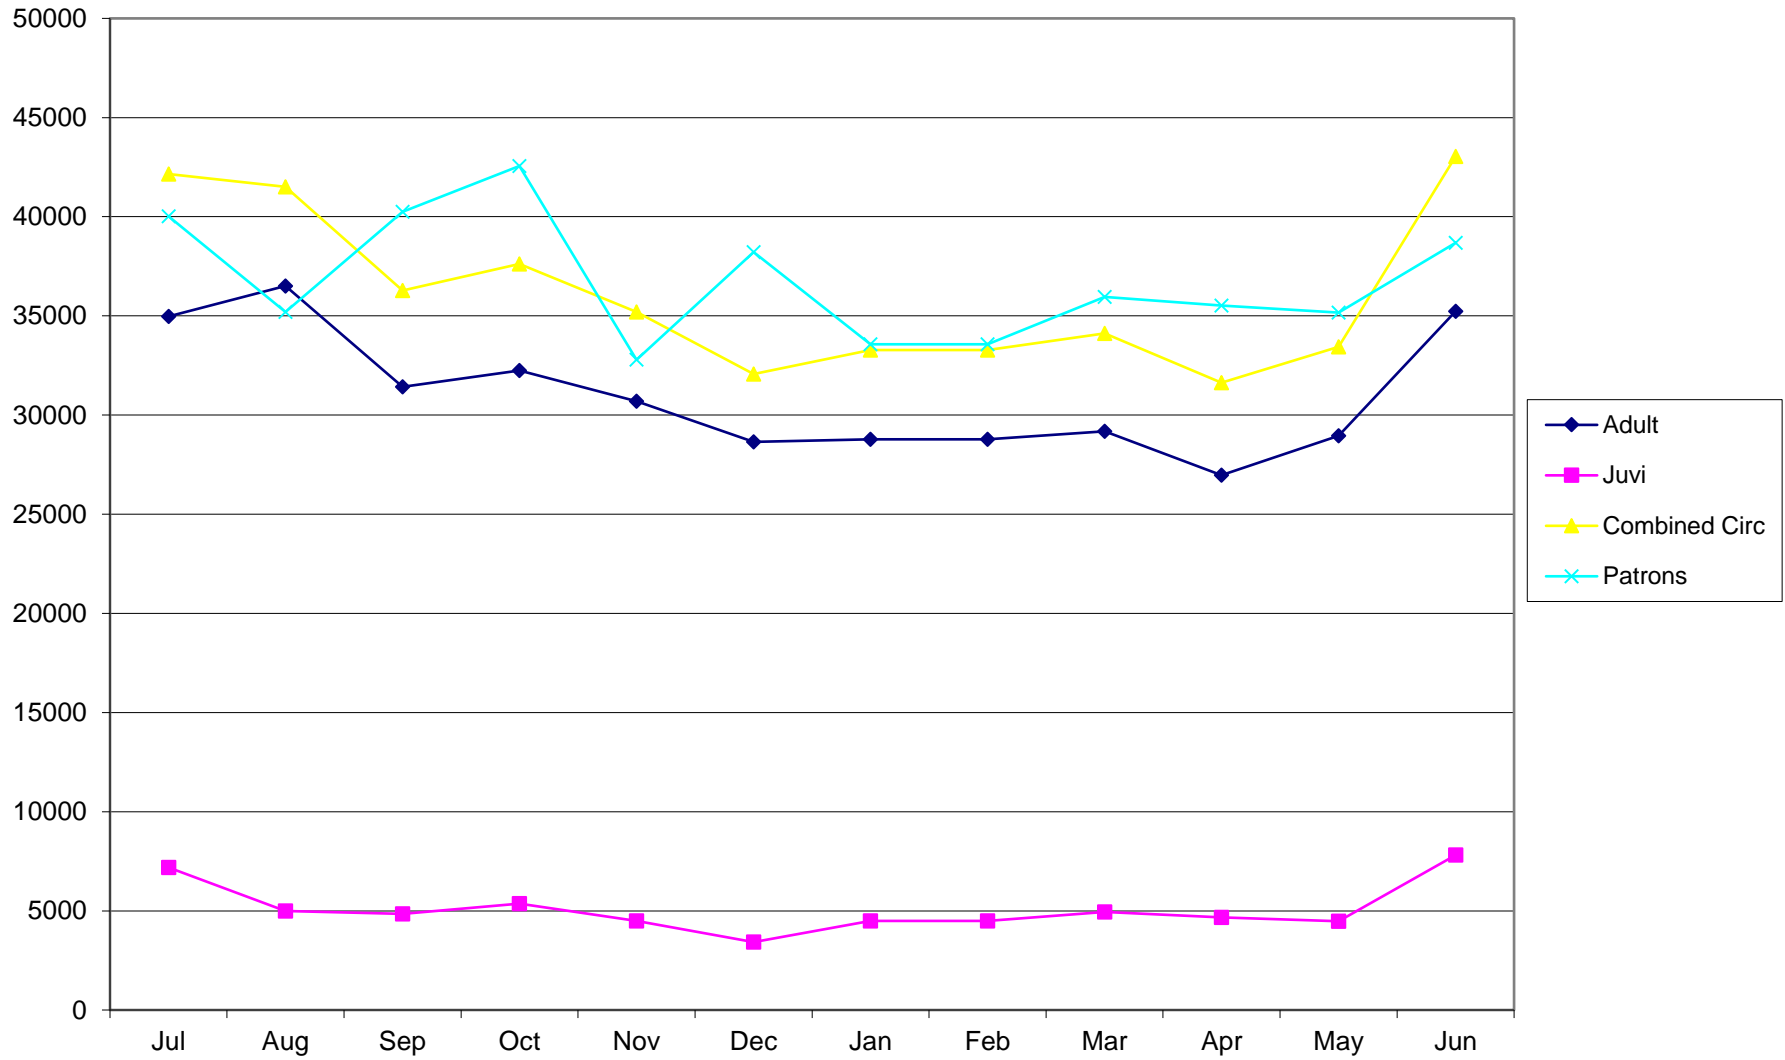

BOYD COUNTY PUBLIC LIBRARY CHECKOUTS AND VISTOR STATISTICS
FY 2009-2010

The following worksheets are distributed in the monthly Board Packet

TAB NAME	DESCRIPTION
Dist Overall	Graphic representation of Adult, Juvenile, & Combined checkouts to date along with Patron counts
Location	Graphic representation of checkouts to date by Location
7 Year Circ	Circulation statistics, six year comparison to date
7 Year Patron	Patron visits, six year comparison to date
Monthly	(In order to save trees, this will now be available upon request)

BCPL MONTHLY STATS-- Fiscal Year To Date

BCPL CIRCULATION BY LOCATION--Year-to-Date

BCPL CIRCULATION STATISTICS
SEVEN YEAR COMPARISON--Fiscal Year To Date

	Jul	Aug	Sep	Oct	Nov	Dec	Jan	Feb	Mar	Apr	May	Jun
◆ Circ 03-04	30738	28941	29682	30894	26755	27033	30142	29711	32932	29861	27556	31386
■ Circ 04-05	22765	34903	35266	31081	28101	21377	28395	27577	27894	24283	24305	26909
▲ Circ 05-06	27890	28404	25476	26217	21503	21503	27610	27577	28215	23958	24922	30103
✕ Circ 06-07	28987	29256	27933	27227	23864	22680	26886	26400	26058	27044	27234	32021
✱ Circ 07-08	34166	32125	30317	31395	28817	27101	32441	31094	31284	30559	29695	31435
● Circ 08-09	35496	31676	34083	35745	31411	30794	34931	32961	35126	34142	31558	38974
+ Circ 09-10	42158	41506	36275	37611	35194	32072	33274	33274	34115	31631	33439	43038