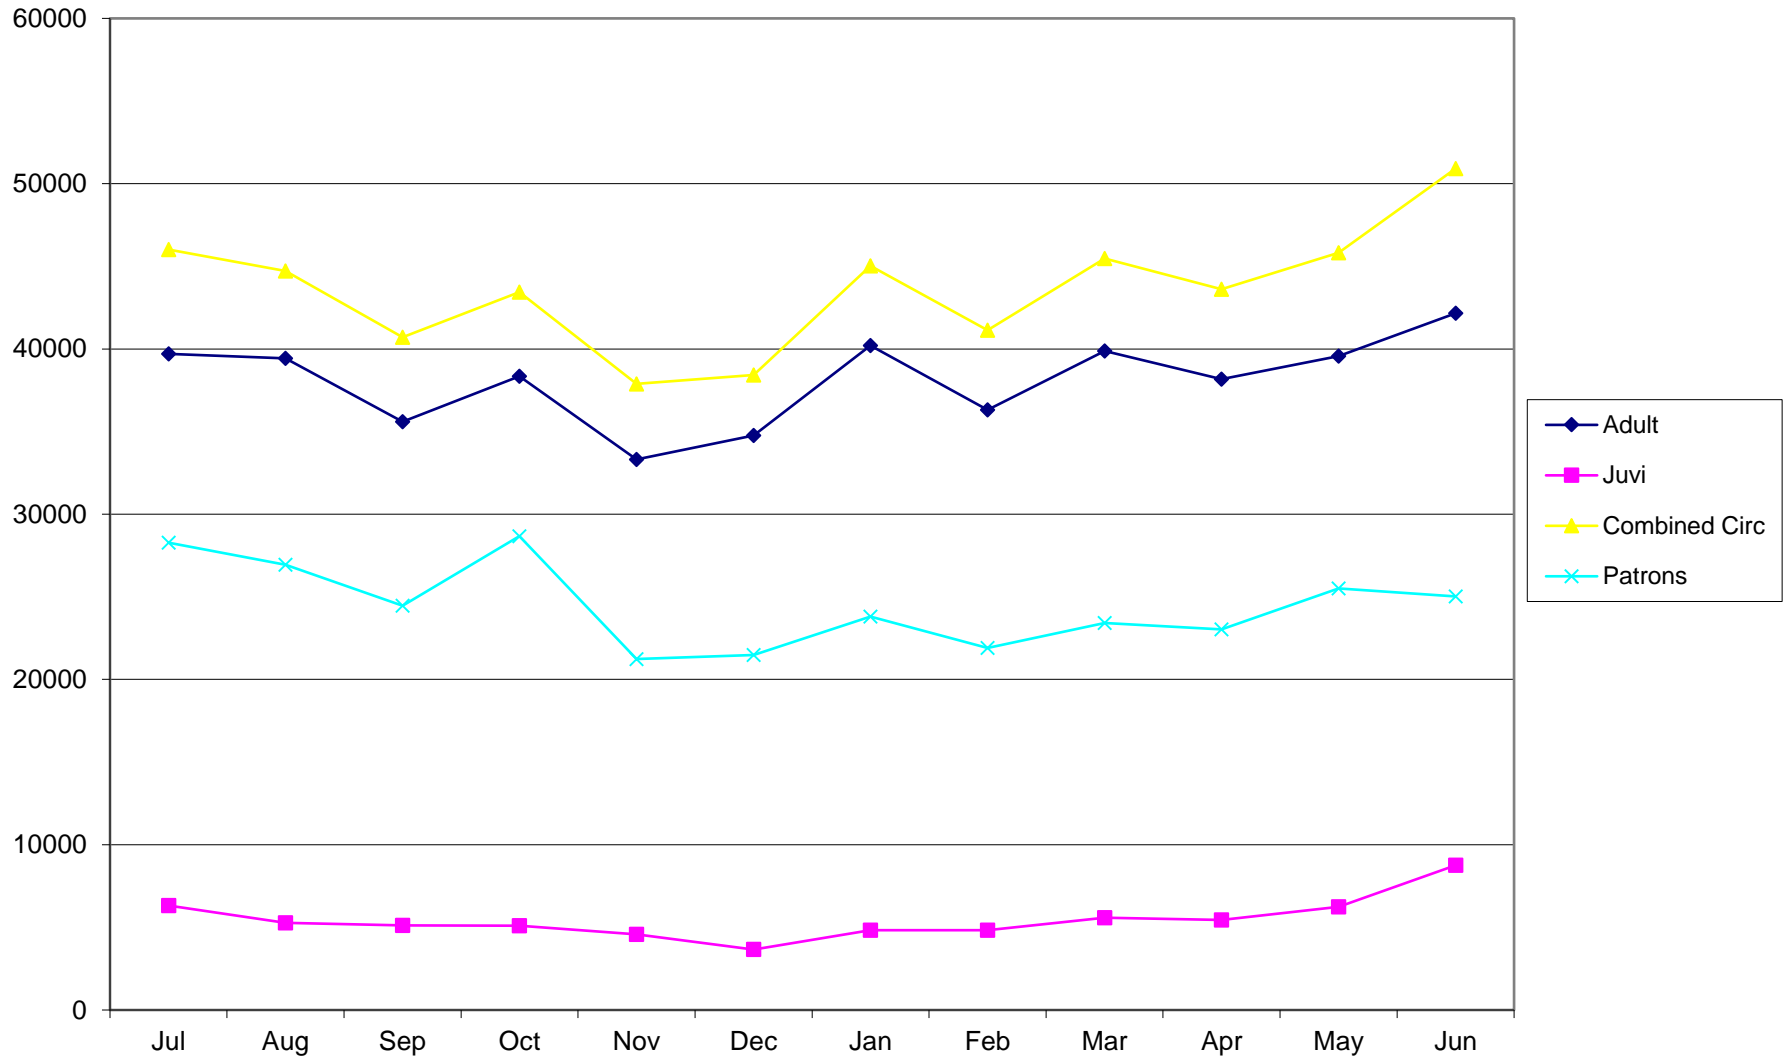

BCPL CHECKOUTS BY BRANCH--Year-to-Date

BCPL MONTHLY CHECKOUTS-- Fiscal Year To Date