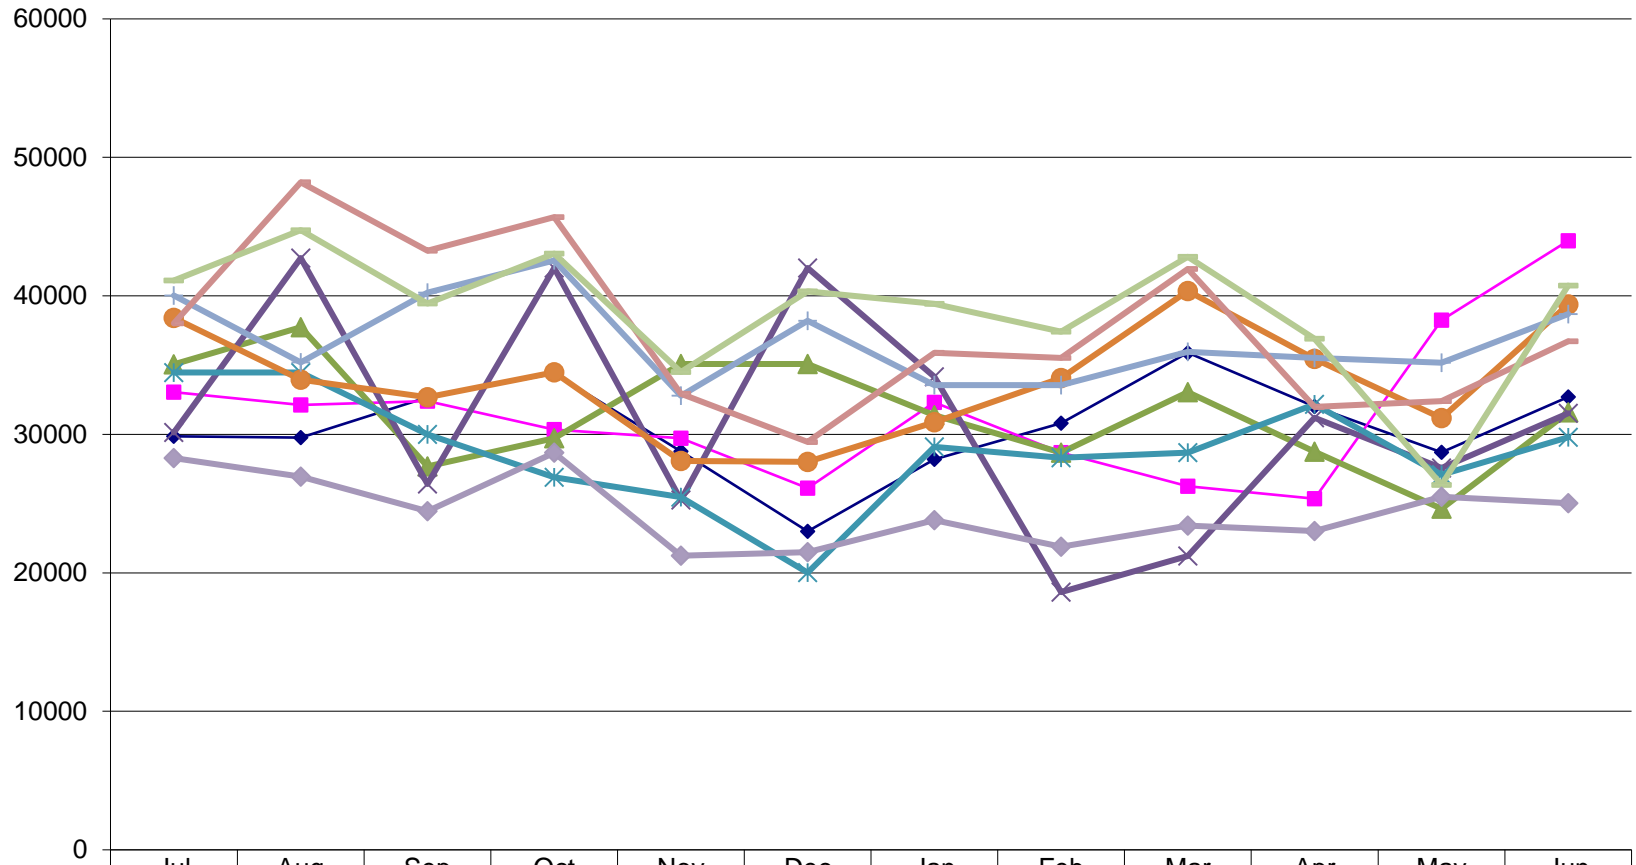

BCPL PATRON VISITS
TEN YEAR COMPARISON-- Fiscal Year To Date

	Jul	Aug	Sep	Oct	Nov	Dec	Jan	Feb	Mar	Apr	May	Jun
◆ Patrons 03-04	29870	29760	32687	34388	28784	22999	28200	30802	35898	32013	28699	32709
■ Patrons 04-05	33048	32133	32401	30353	29726	26126	32309	28689	26259	25355	38255	43980
▲ Patrons 05-06	35065	37734	27677	29712	35079	35079	31386	28689	33045	28740	24630	31600
✕ Patrons 06-07	30141	42731	26410	42017	25258	42014	34168	18610	21219	31199	27572	31528
✱ Patrons 07-08	34468	34468	29991	26909	25471	20015	29107	28302	28683	32164	27092	29790
● Patrons 08-09	38408	33947	32674	34469	28073	28016	30885	34068	40353	35452	31168	39377
+ Patrons 09-10	40024	35192	40243	42557	32786	38208	33566	33566	35957	35523	35172	38684
— Patrons 10-11	38013	48197	43264	45691	32931	29454	35901	35513	41951	31988	32405	36719
▬ Patrons 11-12	41120	44747	39438	43061	34508	40330	39430	37425	42815	36917	26356	40745
◆ Patrons 12-13	28284	26944	24461	28670	21238	21486	23814	21899	23420	23022	25500	25027