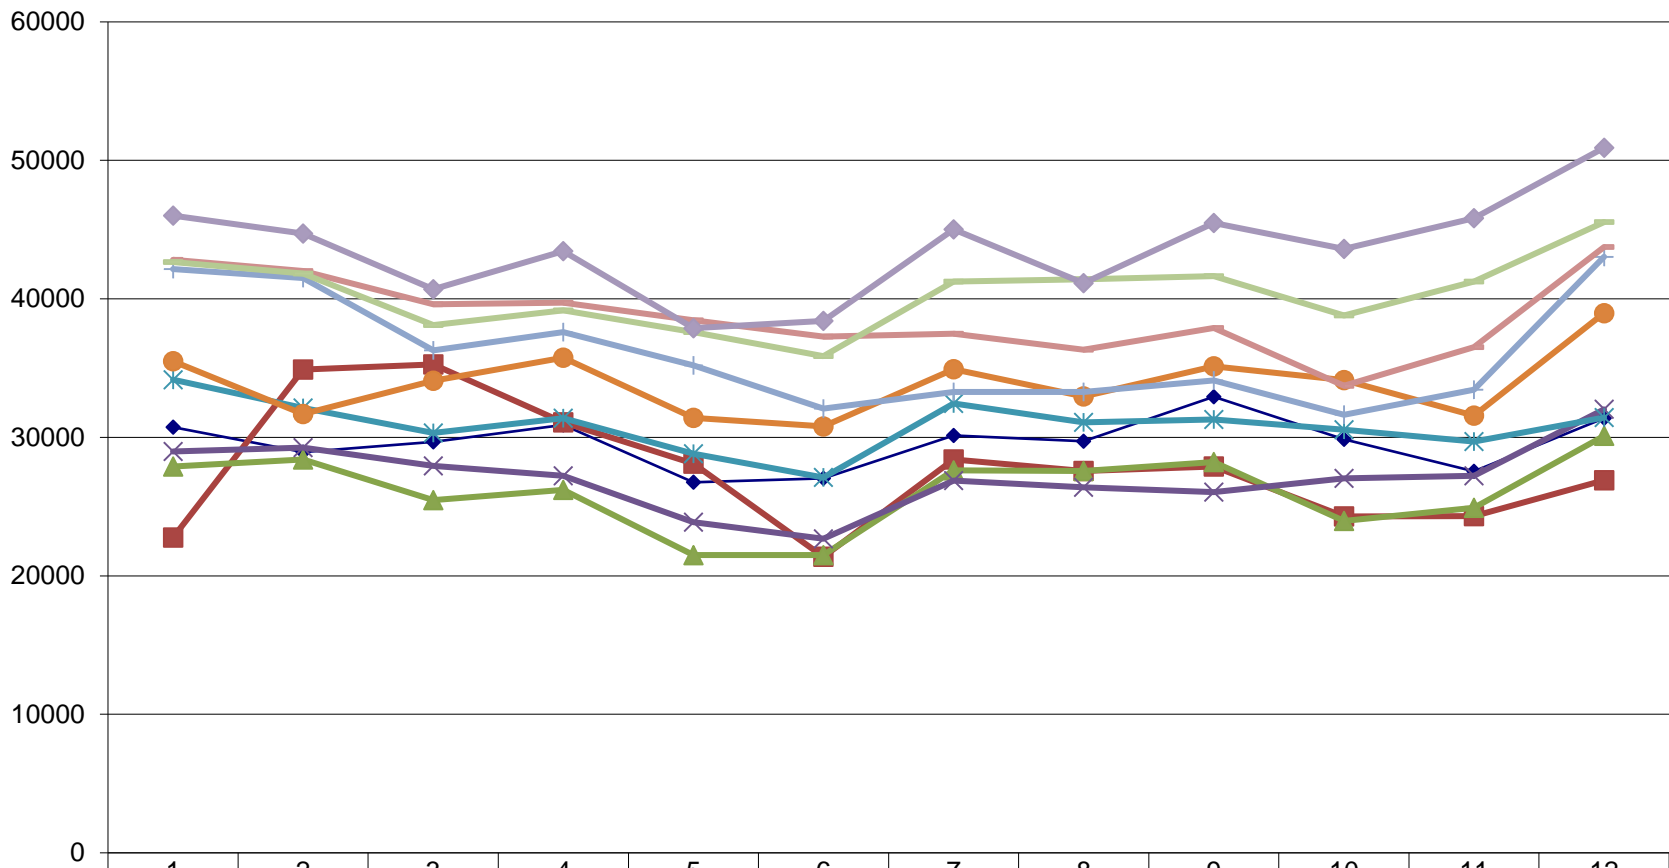

TAB	DESCRIPTION
Dist Overall	Graphic representation of Adult, Juvenile, & Combined checkouts to date along with Patron counts
Location	Graphic representation of checkouts to date by Location
10 Year Circ	Checkout statistics, ten year comparison to date
10 Year Patron	Patron visits, ten year comparison to date (In order to save trees, actual monthly numbers are available upon request: dcosper@thebookplace.org)

To Date: from beginning of fiscal year (July 1 through June 30) through previous month, for year indicated

BCPL MONTHLY CHECKOUTS-- Fiscal Year To Date

BCPL CHECKOUTS BY BRANCH--Year-to-Date

BCPL CHECKOUT STATISTICS
TEN YEAR COMPARISON--Fiscal Year To Date

	1	2	3	4	5	6	7	8	9	10	11	12
◆ Circ 03-04	30738	28941	29682	30894	26755	27033	30142	29711	32932	29861	27556	31386
■ Circ 04-05	22765	34903	35266	31081	28101	21377	28395	27577	27894	24283	24305	26909
▲ Circ 05-06	27890	28404	25476	26217	21503	21503	27610	27577	28215	23958	24922	30103
✕ Circ 06-07	28987	29256	27933	27227	23864	22680	26886	26400	26058	27044	27234	32021
✱ Circ 07-08	34166	32125	30317	31395	28817	27101	32441	31094	31284	30559	29695	31435
● Circ 08-09	35496	31676	34083	35745	31411	30794	34931	32961	35126	34142	31558	38974
+ Circ 09-10	42158	41506	36275	37611	35194	32072	33274	33274	34115	31631	33439	43038
— Circ 10-11	42820	42016	39617	39728	38460	37287	37492	36319	37891	33728	36508	43743
— Circ 11-12	42663	41839	38098	39163	37606	35863	41245	41408	41642	38792	41243	45542
◆ Circ 12-13	46020	44709	40706	43436	37887	38419	45028	41142	45473	43605	45816	50911